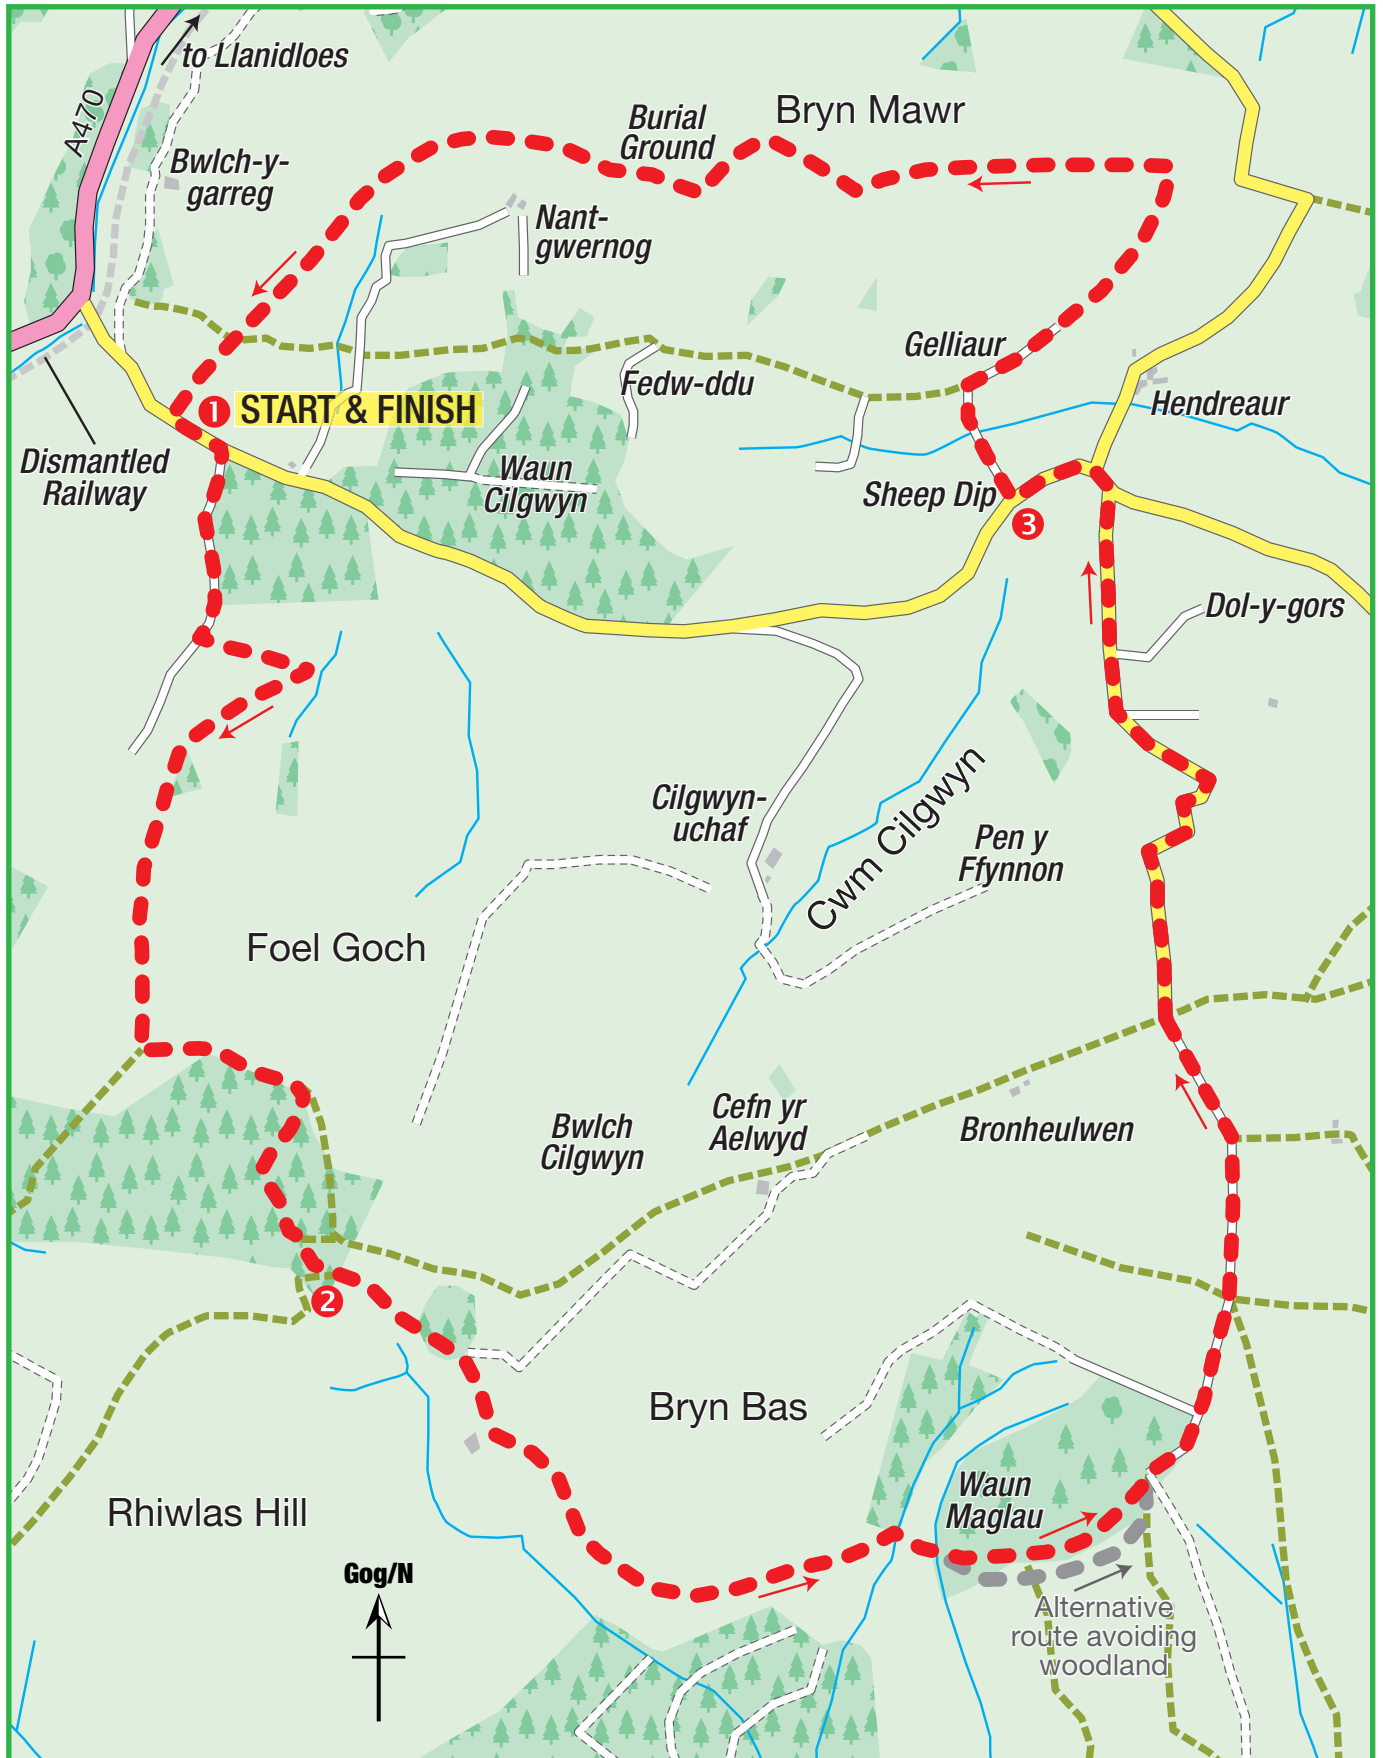

Foel Goch and Bryn Mawr Walk

Scale (approx)
Metres