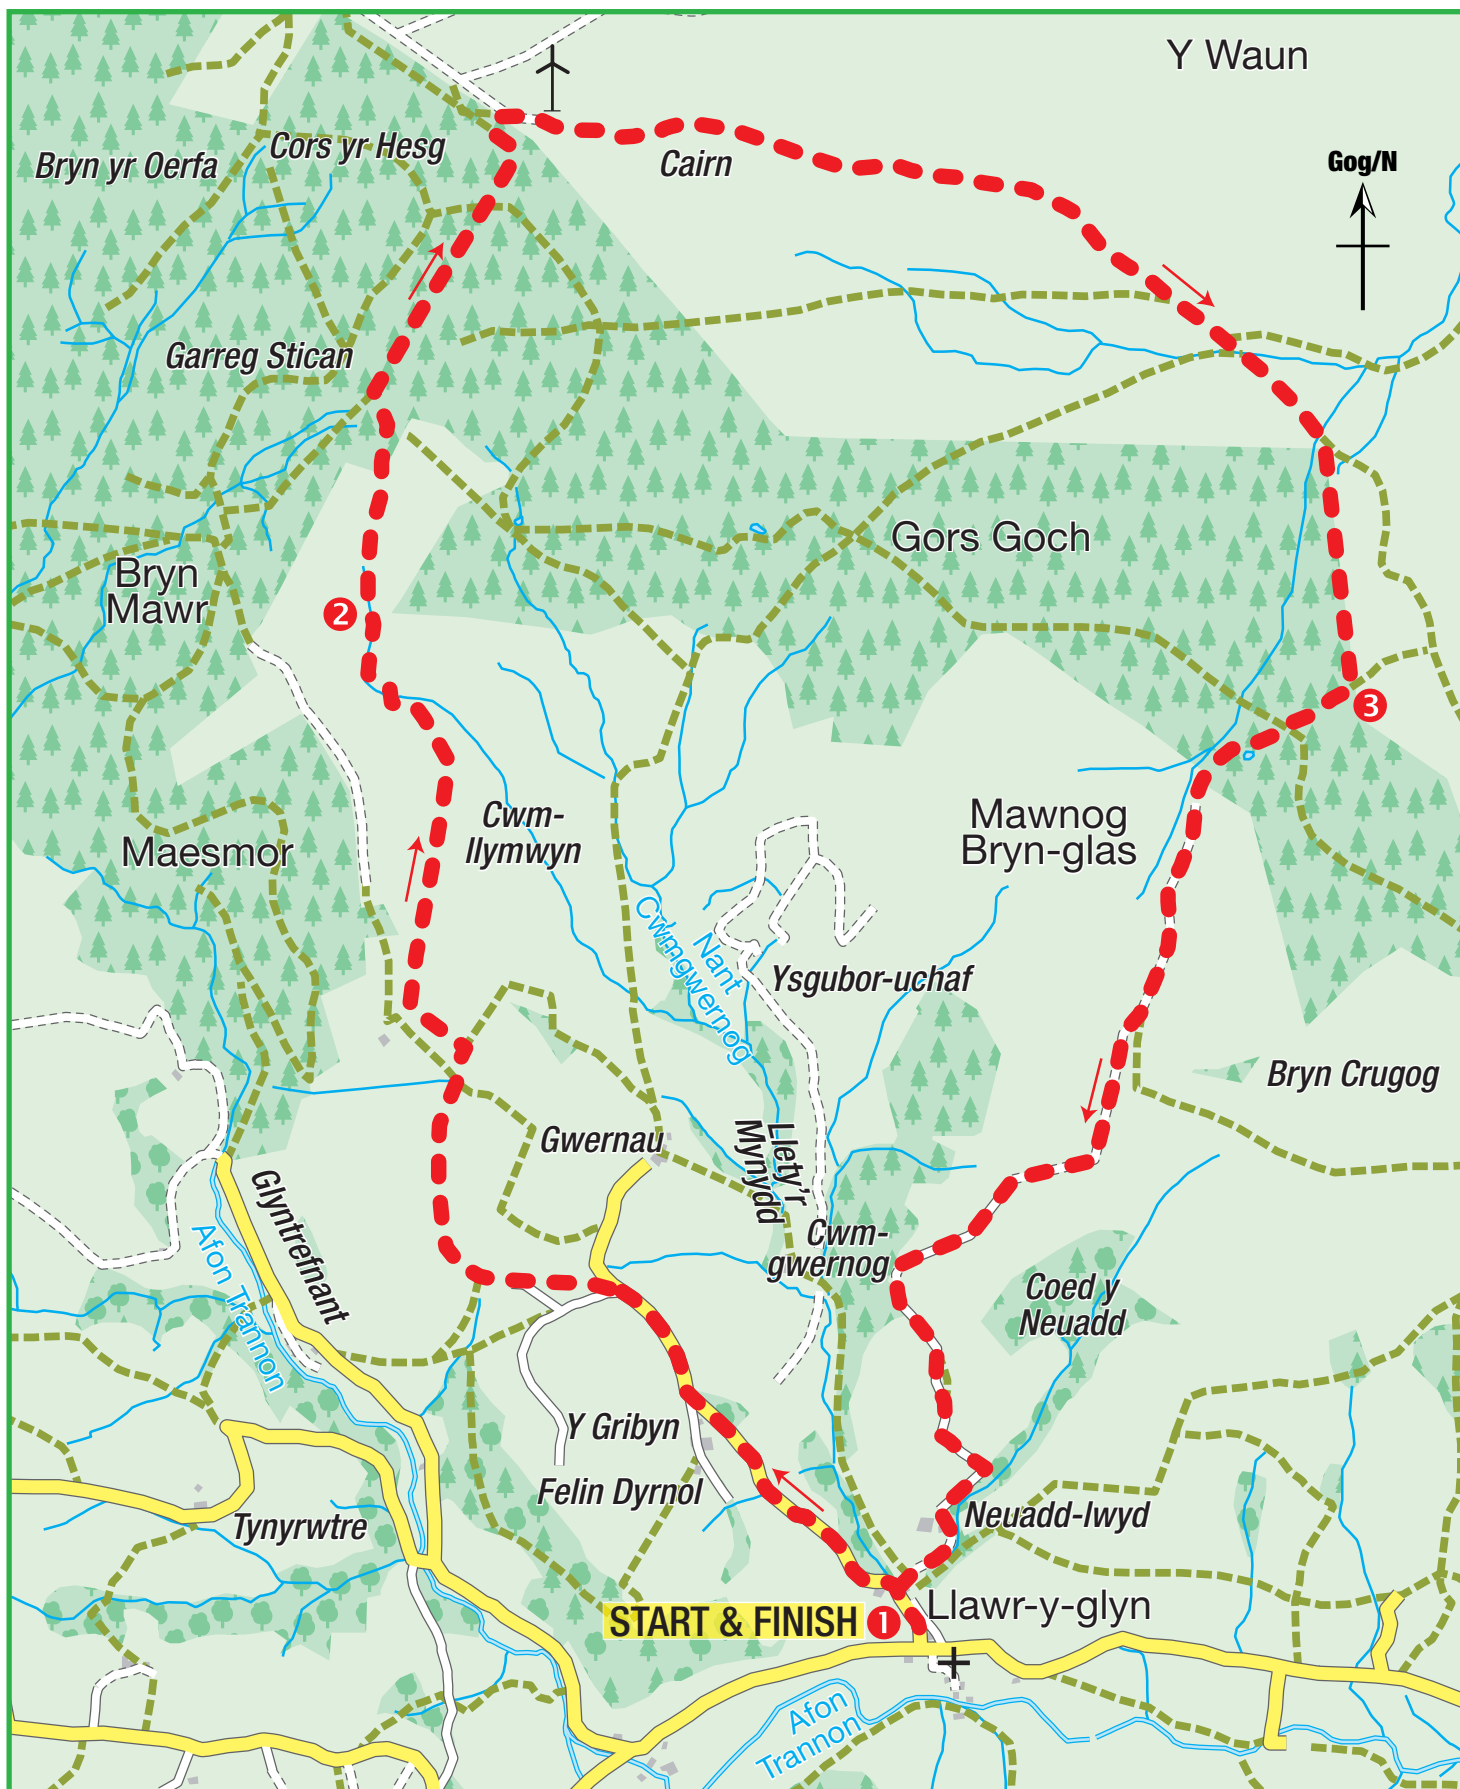

Bryn Mawr, Gors Goch and Waun Walk

Scale (approx)
Metres